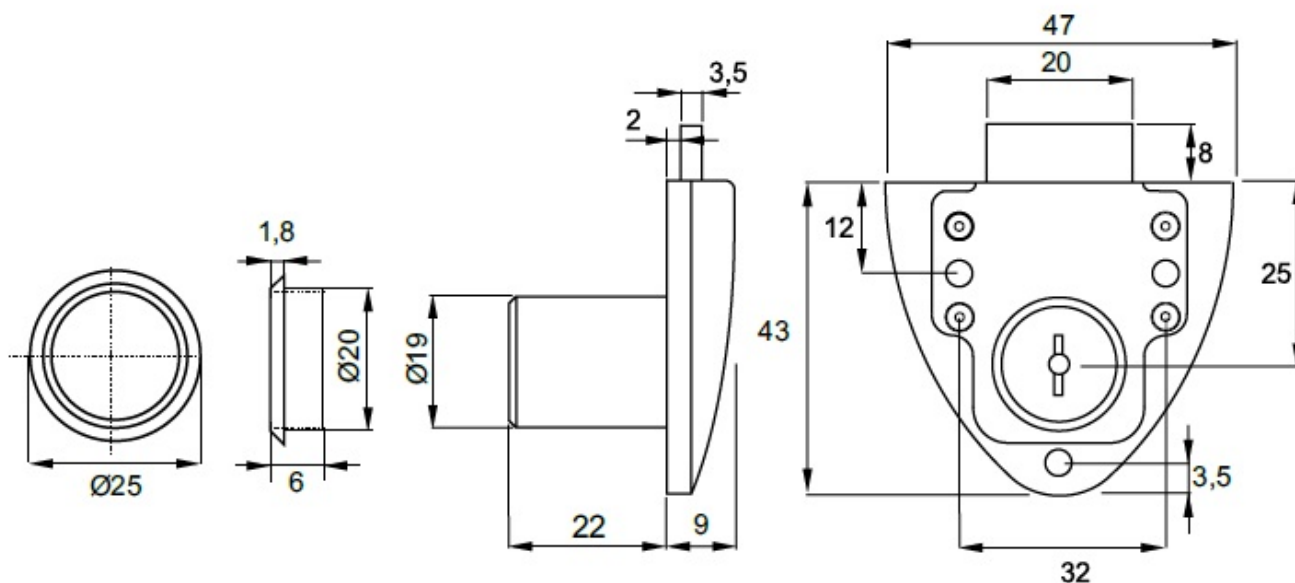

PRODUCT SHEET

Description:

Rim Lock M-850N, $\varnothing 19 \times 22 \text{mm}$, Drawer, NPL, #J11, CK SISO, W/ 3 Screws, Master Key System #J11, Key To Differ

Item number:

14.01.050-5

Units	Box	Carton	HS Code	Barcode
Pcs.	12	240	8301300000	 5704866107617